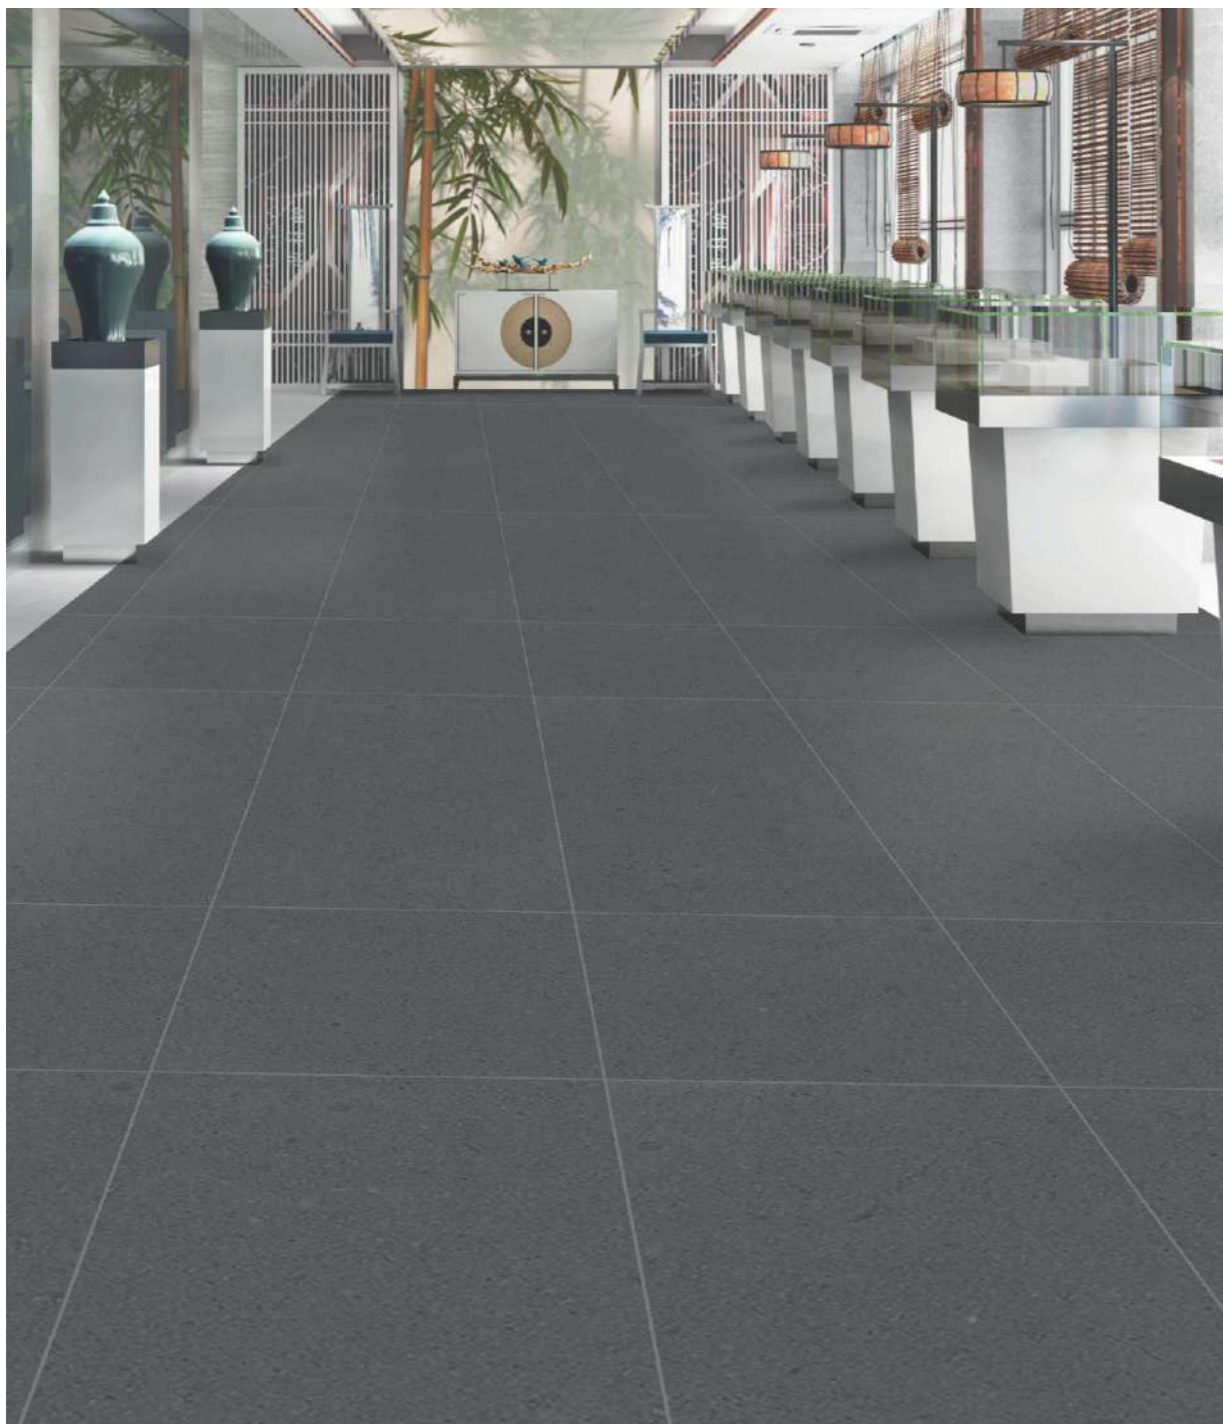

CORE STONE OLIVE

60x60cm | 60x120cm : 8.5mm & 20mm Thickness

60x90cm : 20mm Thickness