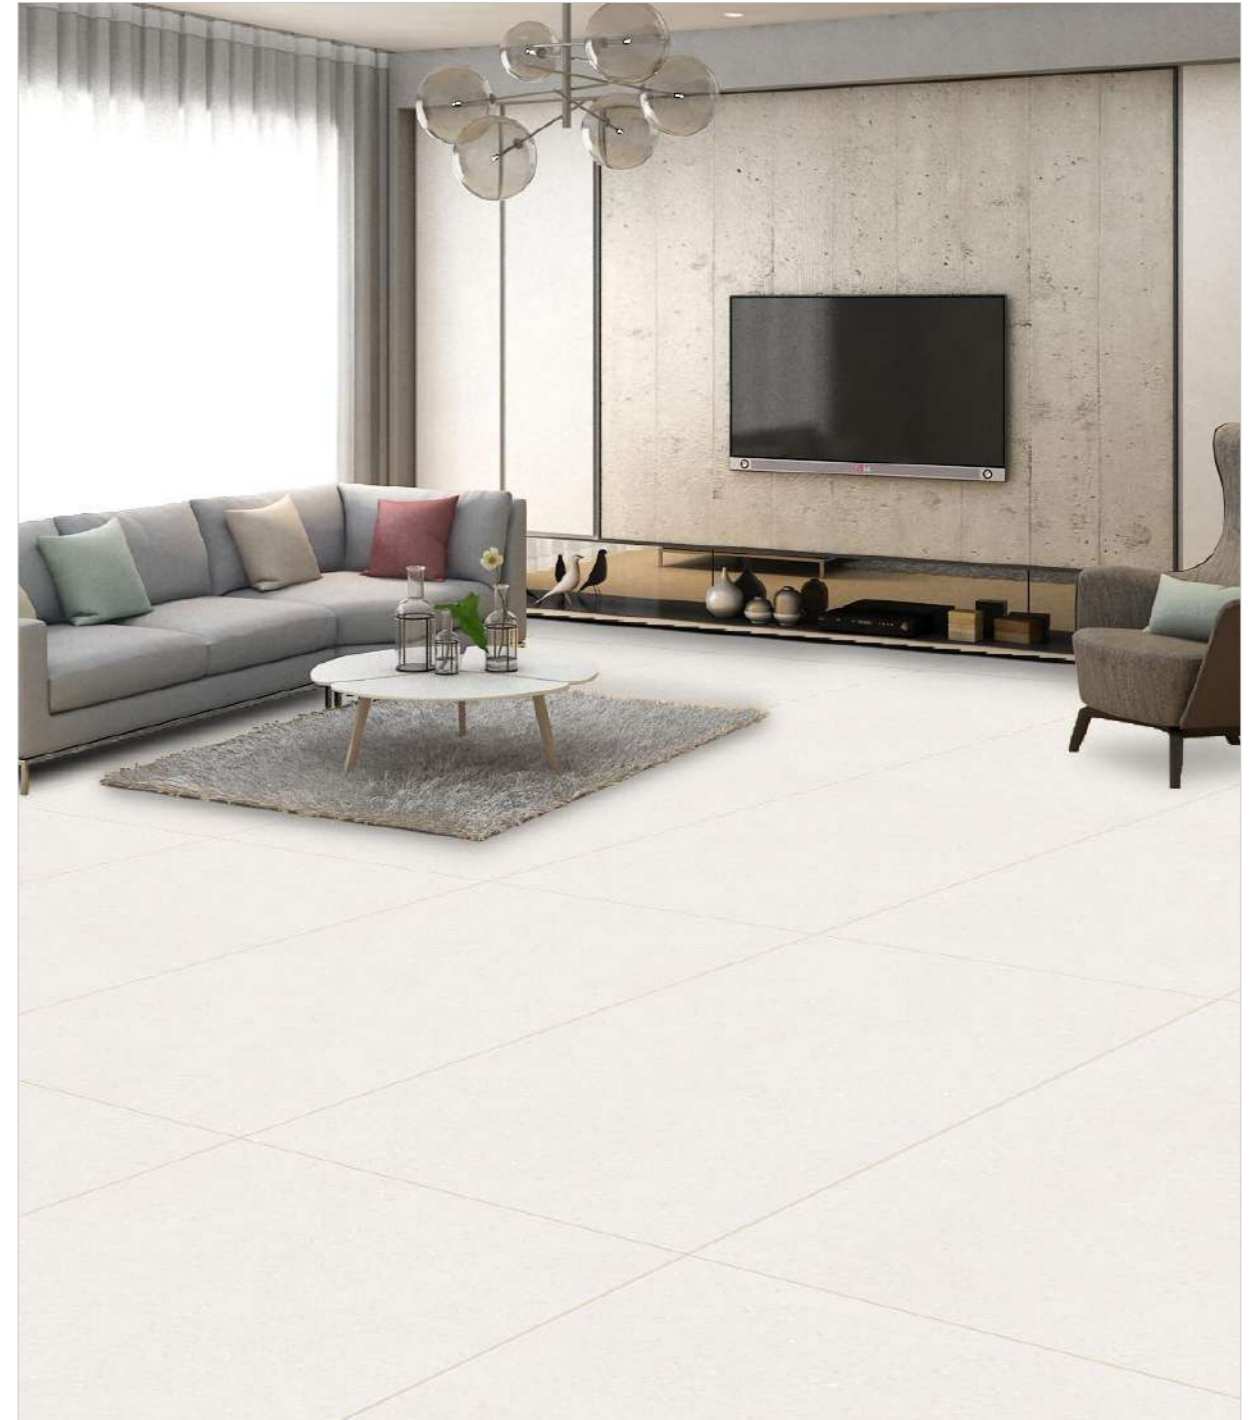

Random-10

MUSTANG BEIGE

60x60cm | 60x120cm : 8.5mm & 20mm Thickness

60x90cm : 20mm Thickness

mustang

GruppoNueva™

MUSTANG SAND

60x60cm
8.5mm & 20mm Thickness