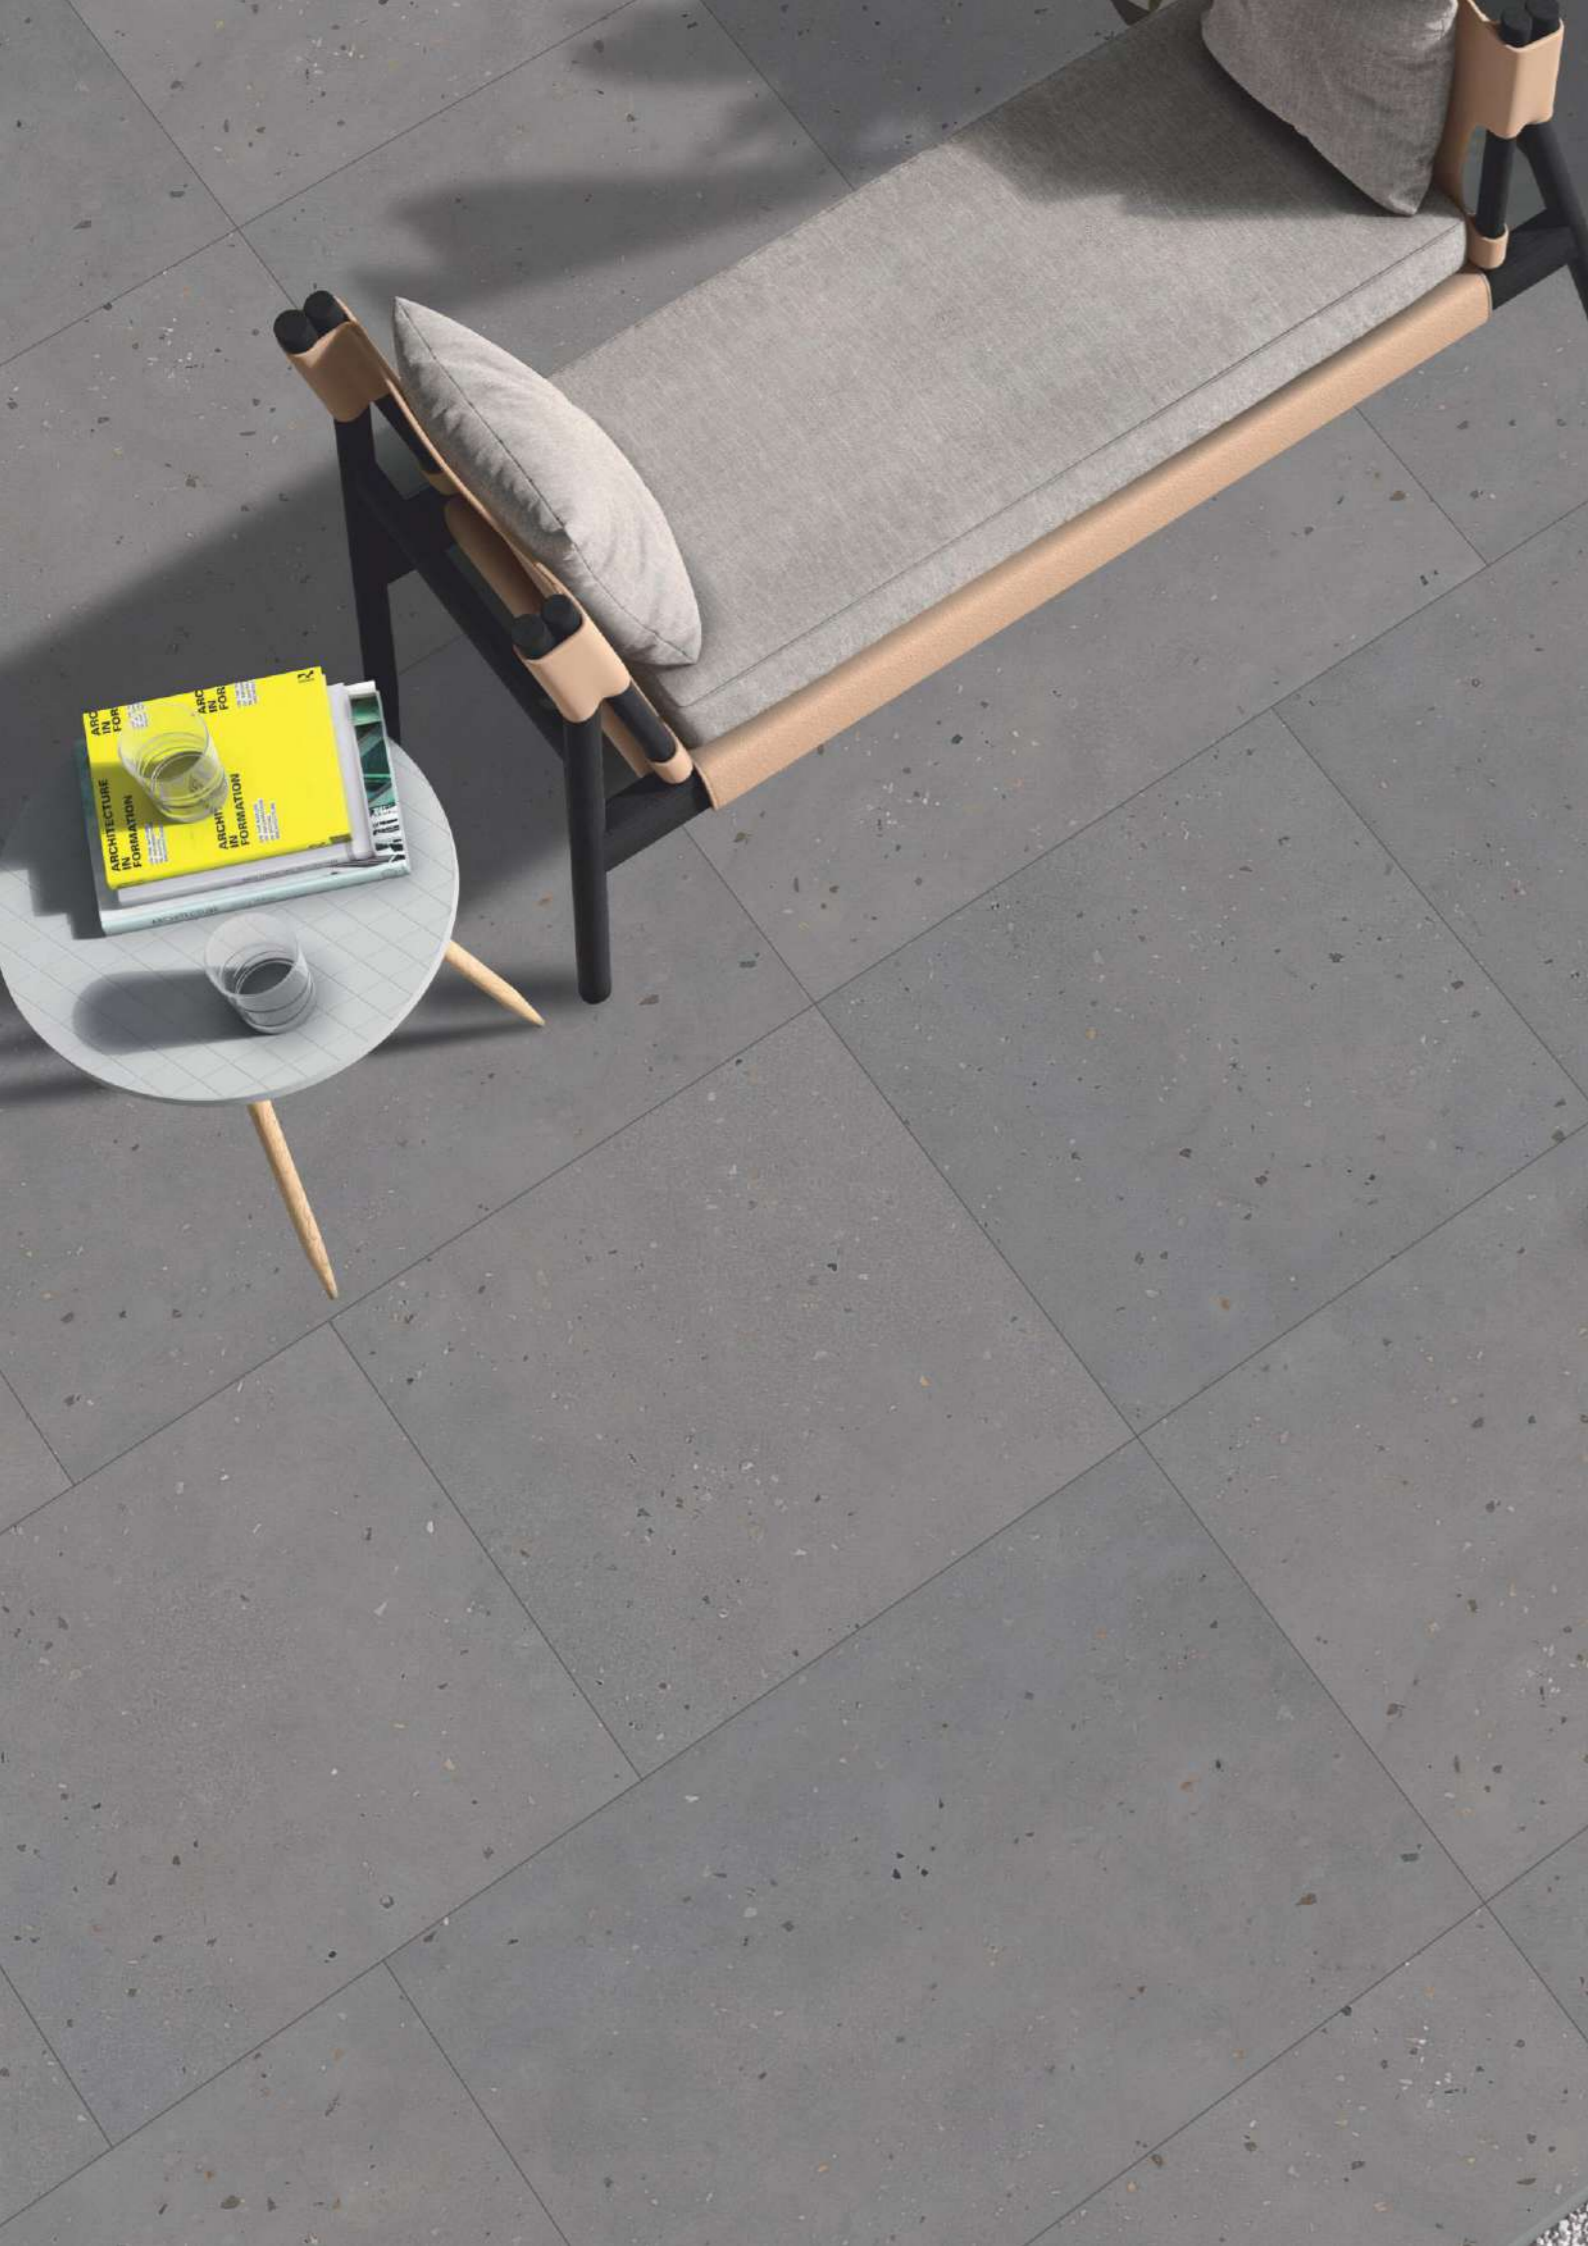

Random-8

Random-8

LONDON DARK GREY

60x60cm | 60x120cm : 8.5mm & 20mm Thickness

60x90cm : 20mm Thickness

LONDON LIGHT GREY

60x60cm
8.5mm & 20mm Thickness

60x90cm
20mm Thickness