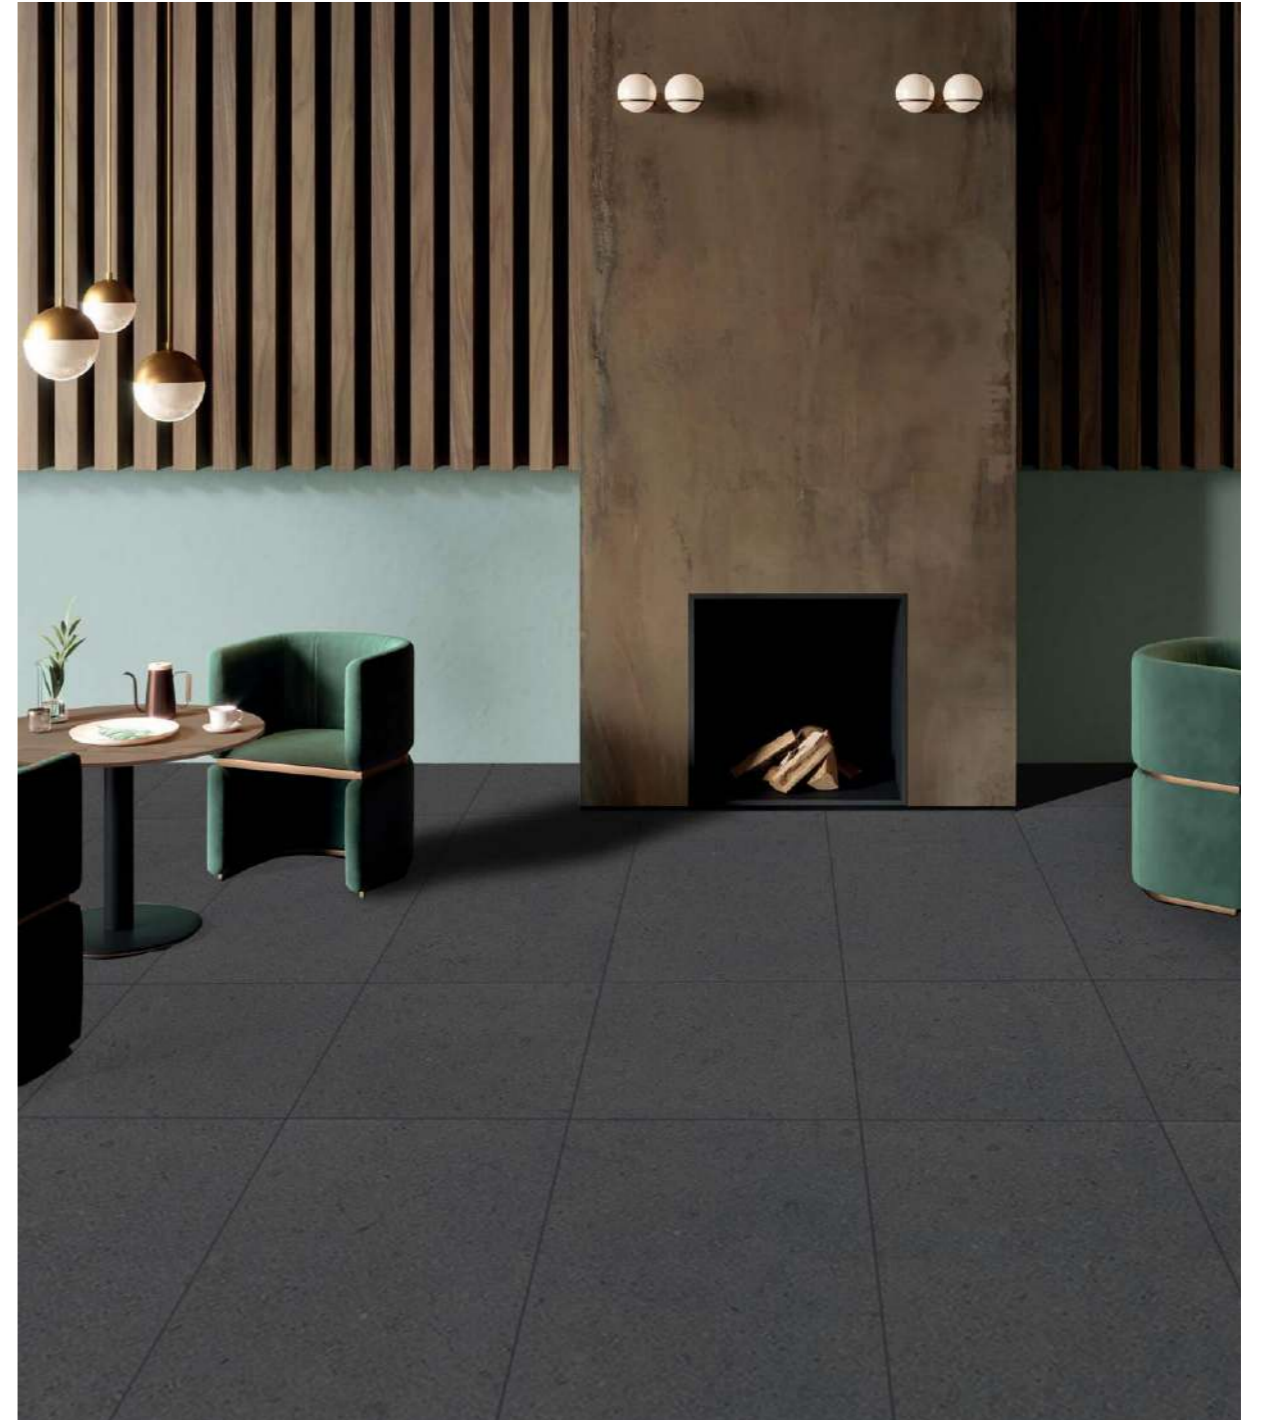

Random-6

Random-3

Random-3

CORE STONE LIGHT GREY

60x60cm | 60x120cm : 8.5mm & 20mm Thickness
60x90cm : 20mm Thickness

CORE STONE OLIVE

60x60cm
8.5mm & 20mm Thickness

60x90cm
20mm Thickness