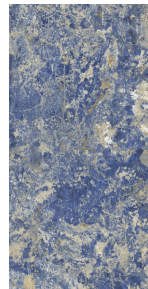

120X240CM

HIGH GLOSSY

HIGH GLOSS

A highly reflective and super intense color effect surface with ultimate reflection degree of nearly 95%, highest in polished porcelain tiles.

AZUL BAHIA

120X120CM

60X120CM