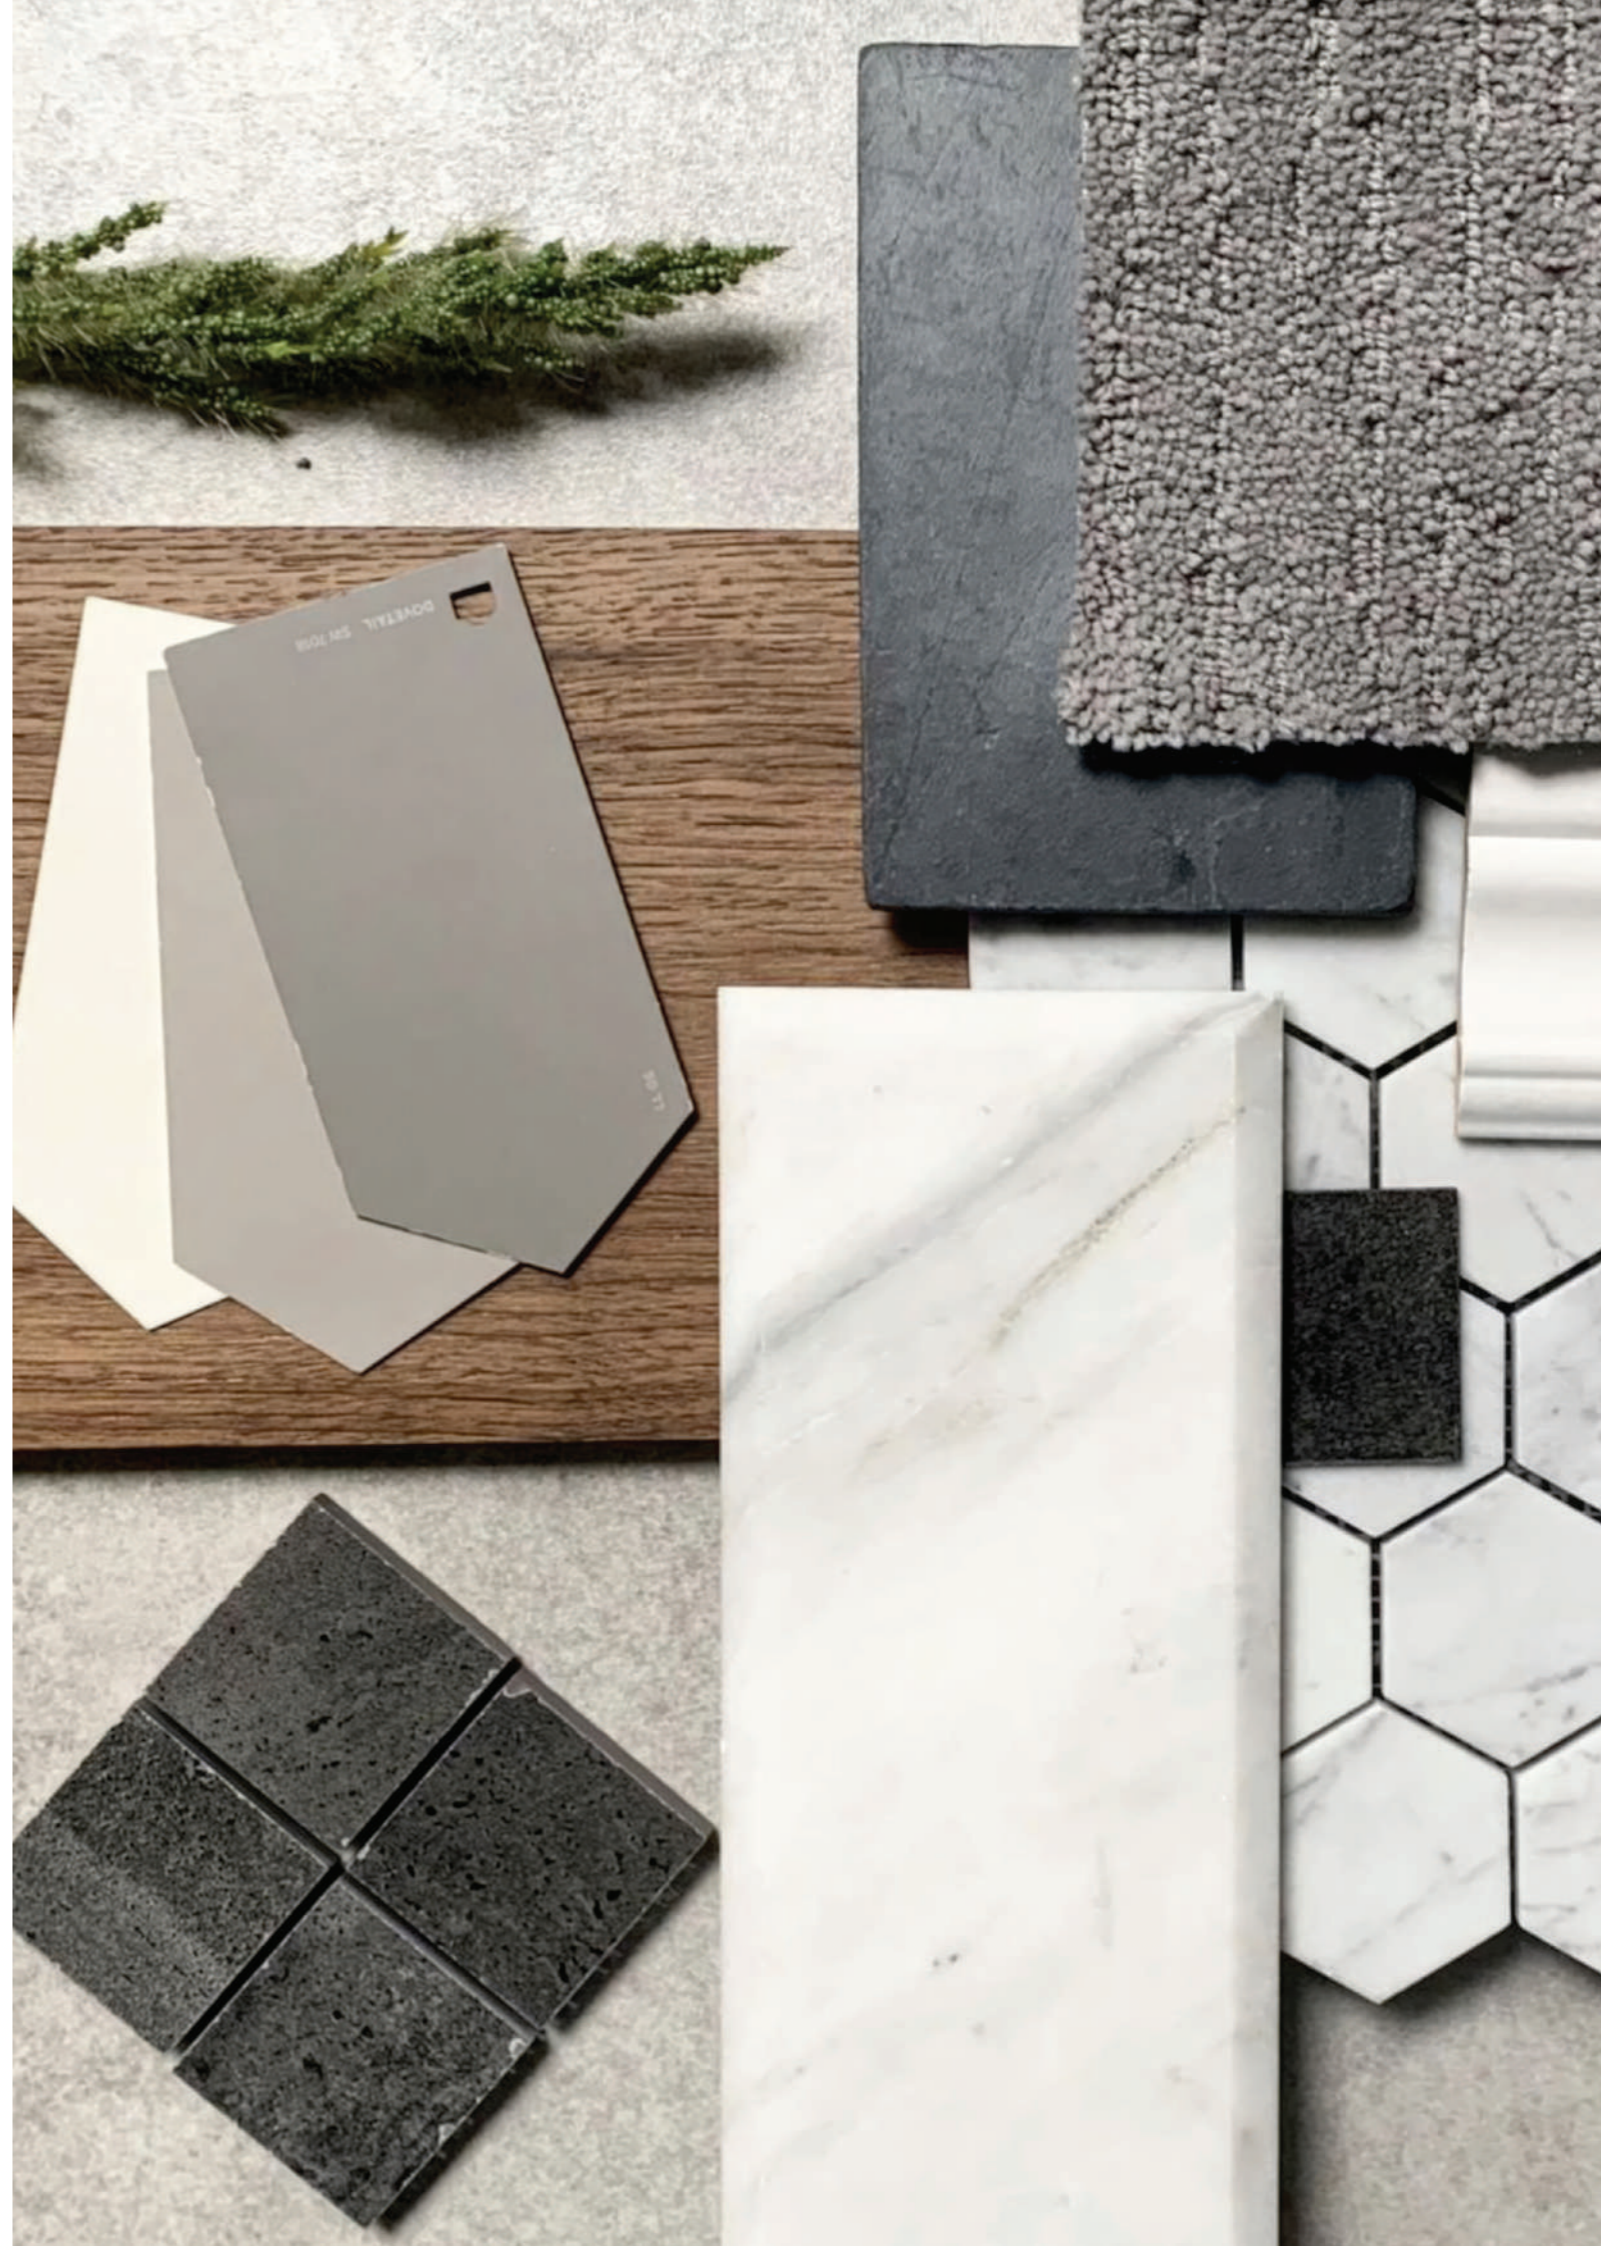

GruppoNueva Excellence
Elevating Standards with Unmatched
Elegance and Perfection.

GruppoNueva reimagine shapes and design compositions, exploring refined colour palettes, innovative graphical enhancements, and inventive reinterpretations of traditional, cultural, and trending inspirations. Each tile's evolution undergoes meticulous attention, enhancing formation through meticulous graphic and technical advancements at every Stage Of development. This commitment culminates in the creation of the most exquisite and discerning tile collections.

Stone Inspiration