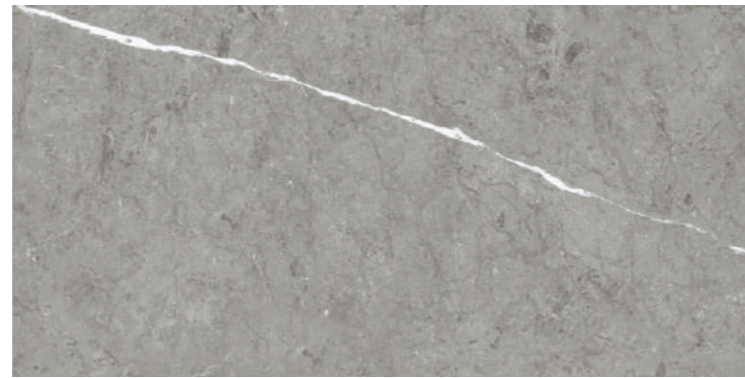

## Paradiso Argento

The **C**anvas **B**eneath **Y**our **F**eet.

24 X 24 in / 60 X 60 Cm | Paradiso Argento | Polished/Matt Rectified Tile

Stone Inspiration

Glazed Porcelain Tiles

PARADISO ARGENTO

32 x 32 in / 80 x 80 cm  
Rectified  
Polished / Matt