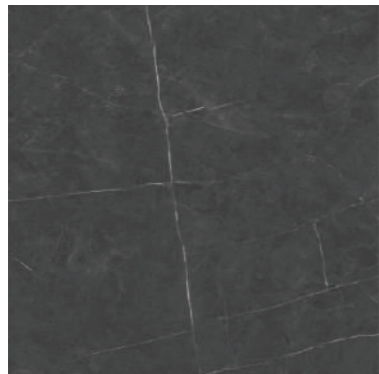

24 x 24 in / 60 x 60 cm
Rectified
High Glossy