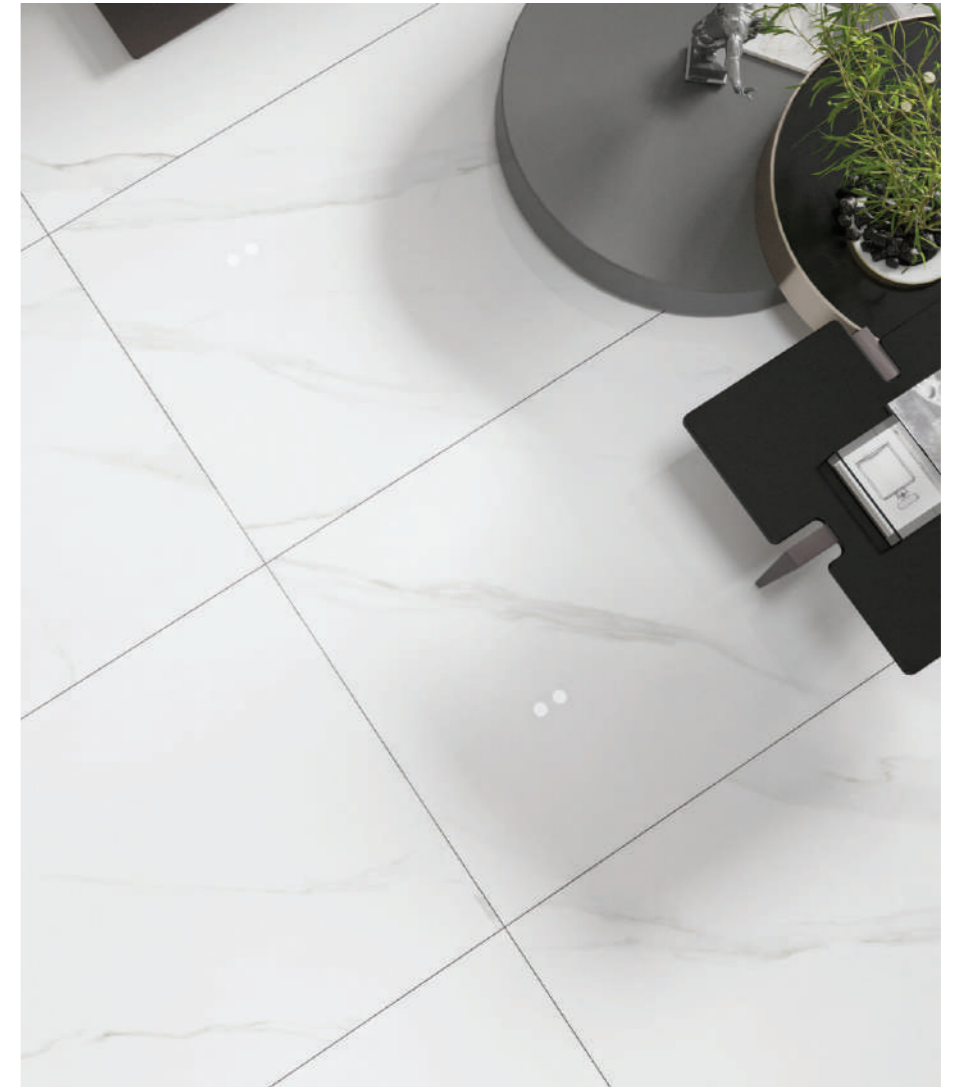

32 x 32 in / 80 x 80 cm | Statuarietto | Polished/Matt Rectified Tile | Random - 12

24 x 48 in / 60 x 120 cm | Statuarietto | polished/Matt Rectified Tile

Stone Inspiration

Glazed Porcelain Tiles

Arabescato White  
**U**nleash Your **I**nner **D**esigner.