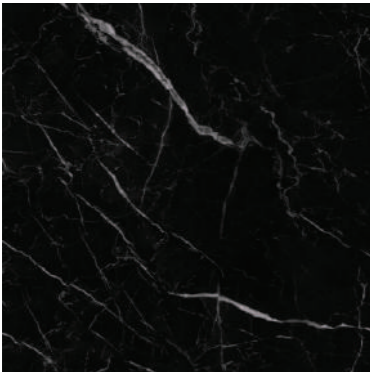

24 x 24 in / 60 x 60 cm
Rectified
High Glossy