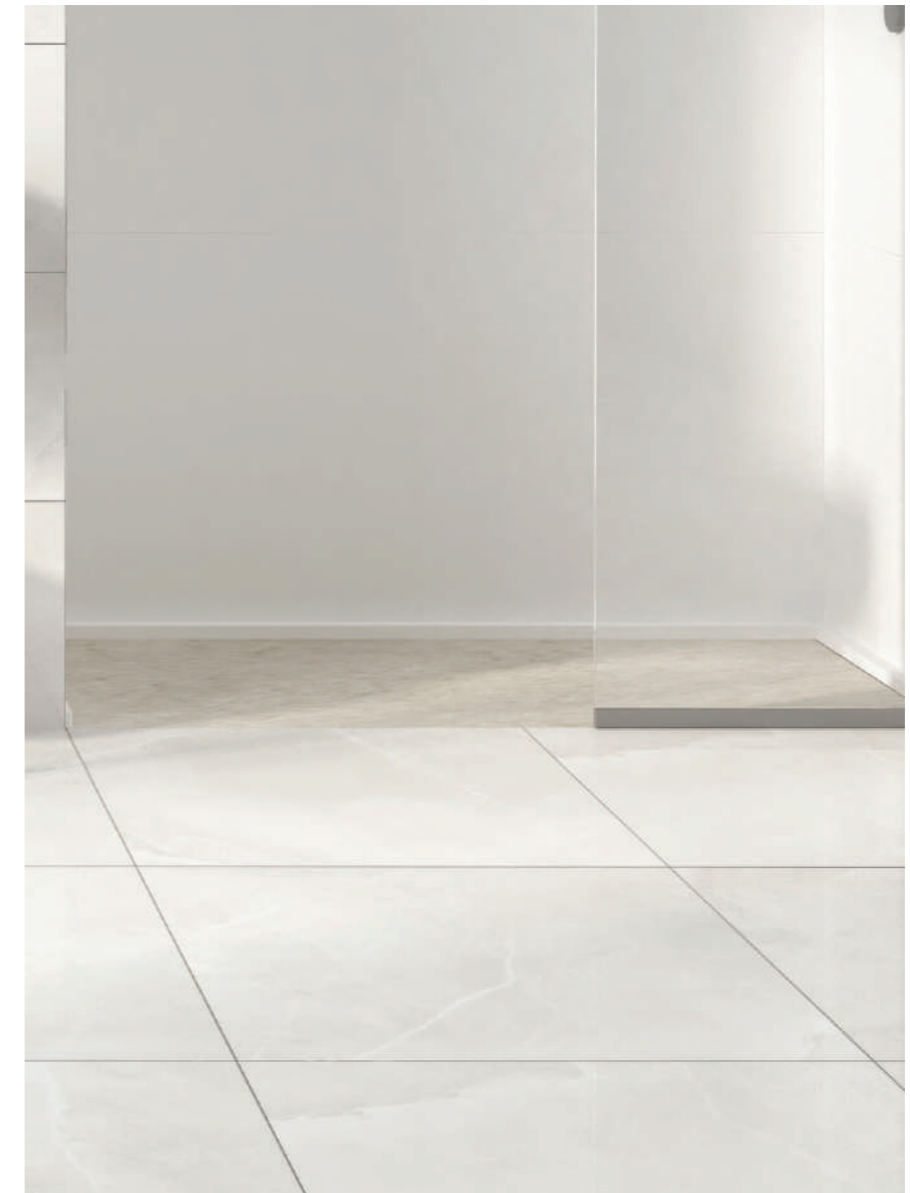

Glazed Porcelain Tiles