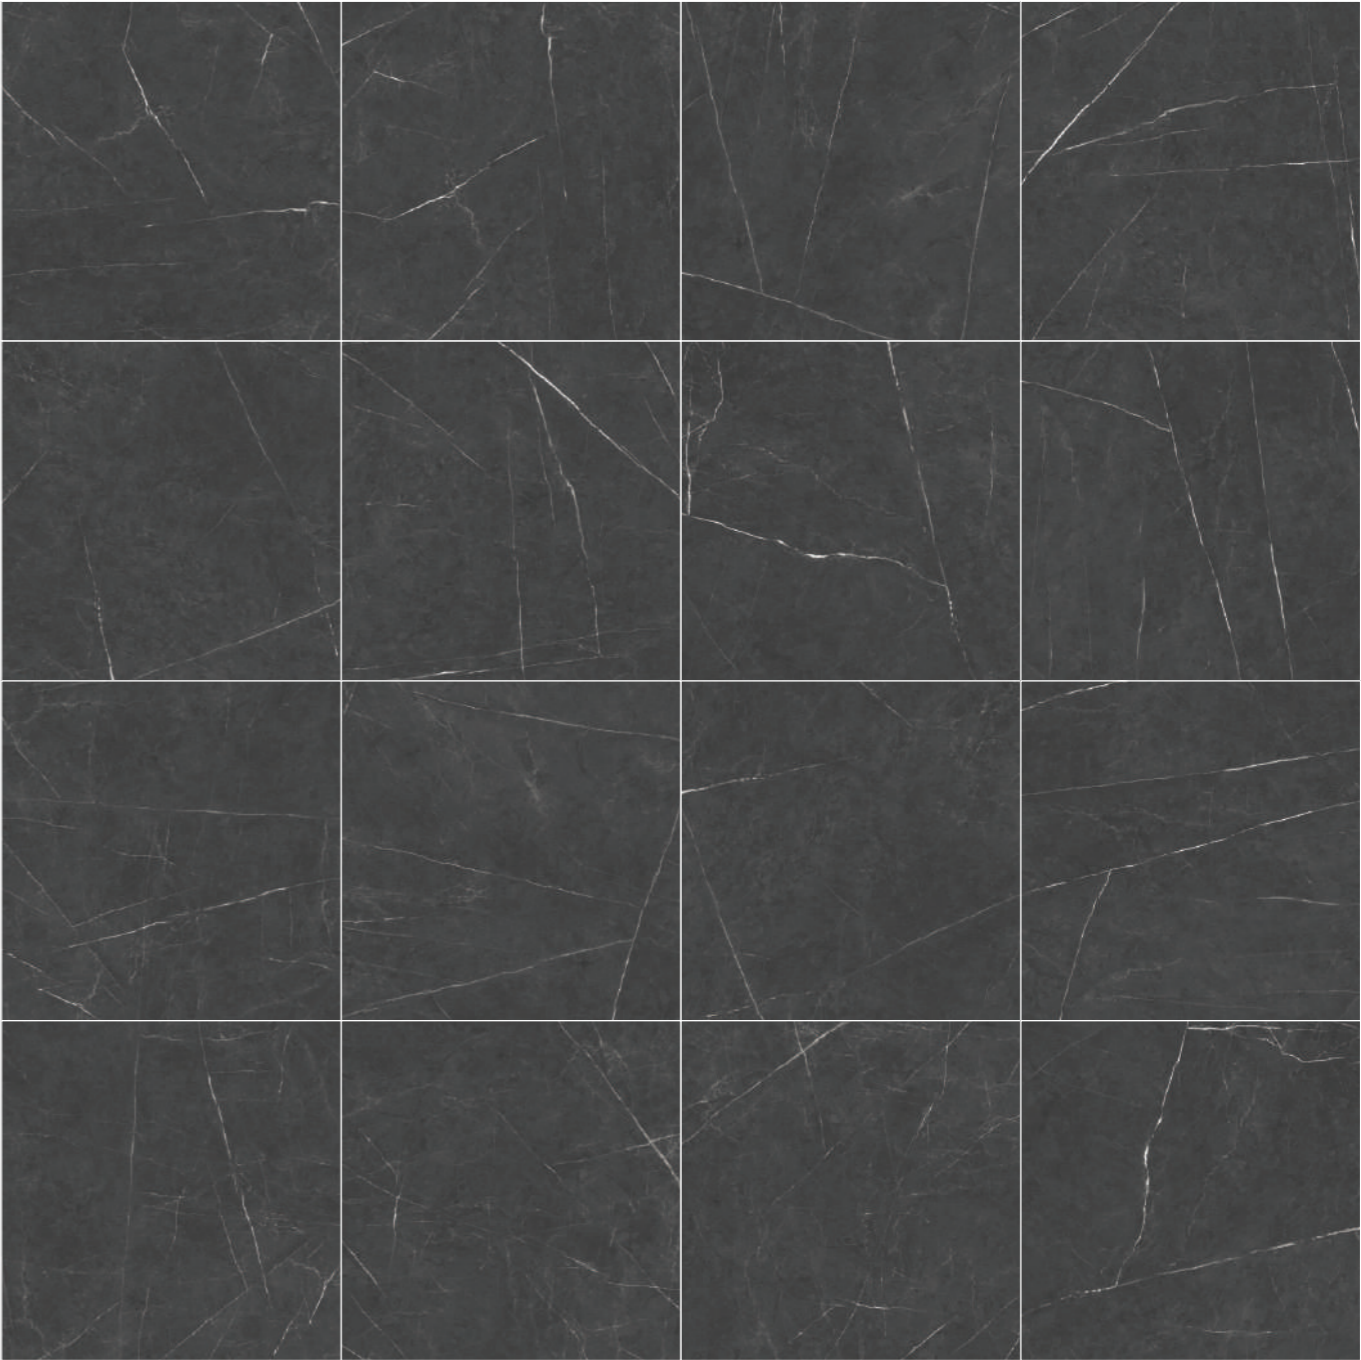

32 x 32 in / 80 x 80 cm | Pietra Black | High Glossy Rectified Tile | Random - 12