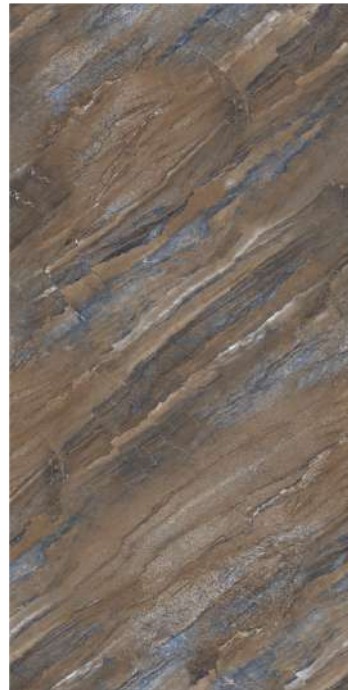

INFINITE
COLLECTION

GruppoNueva™

METAMORPHIC ROCKS

Size : 600x1200mm

Surface : Polished

finish : Endless